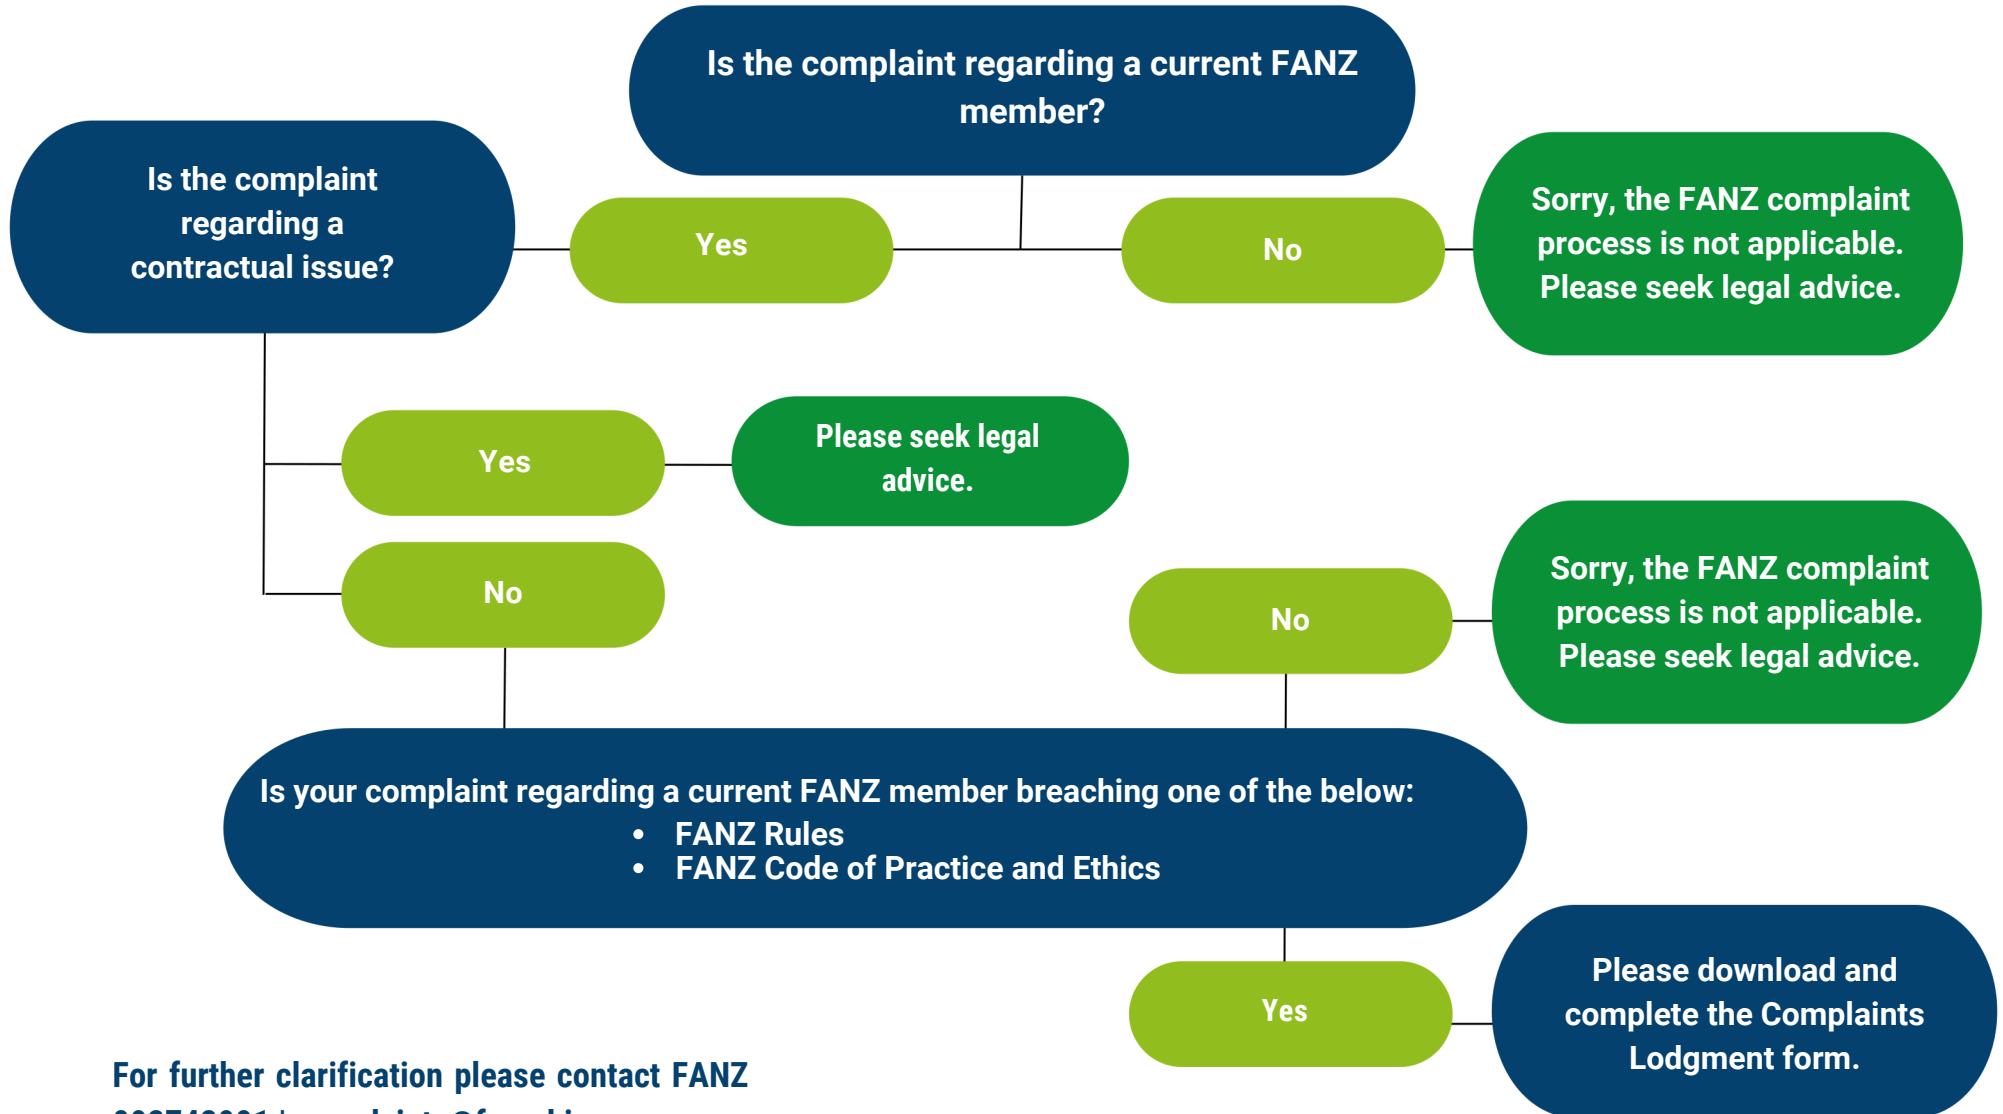

Lodge a complaint with FANZ Yes or No?

For further clarification please contact FANZ
092742901 | complaints@franchise.org.nz